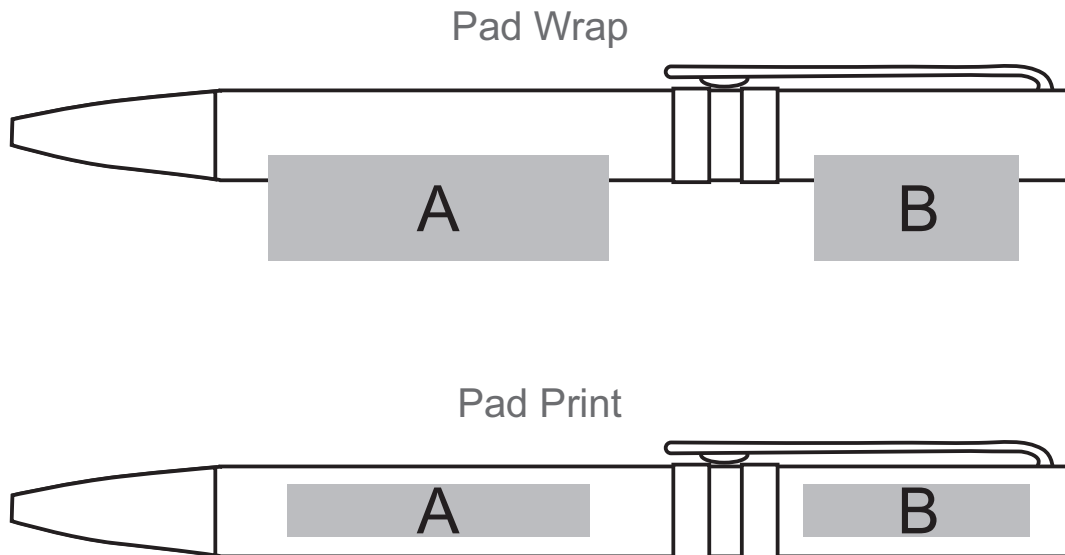

# PEN-1077

### **Need to know:**

- Includes 1-Colour, 1-Position Pad Print (setup fee applies)

#### **Position A**

1. Pad Wrap (PW) - 1 colour  
Size: 45mm wide x 14mm high
2. Pad Print (PA) - 2 to 4 colours  
Size: 40mm wide x 7mm high

#### **Position B**

1. Pad Wrap (PW) - 1 colour  
Size: 27mm wide x 14mm high
2. Pad Print (PA) - 2 to 4 colours  
Size: 30mm wide x 7mm high